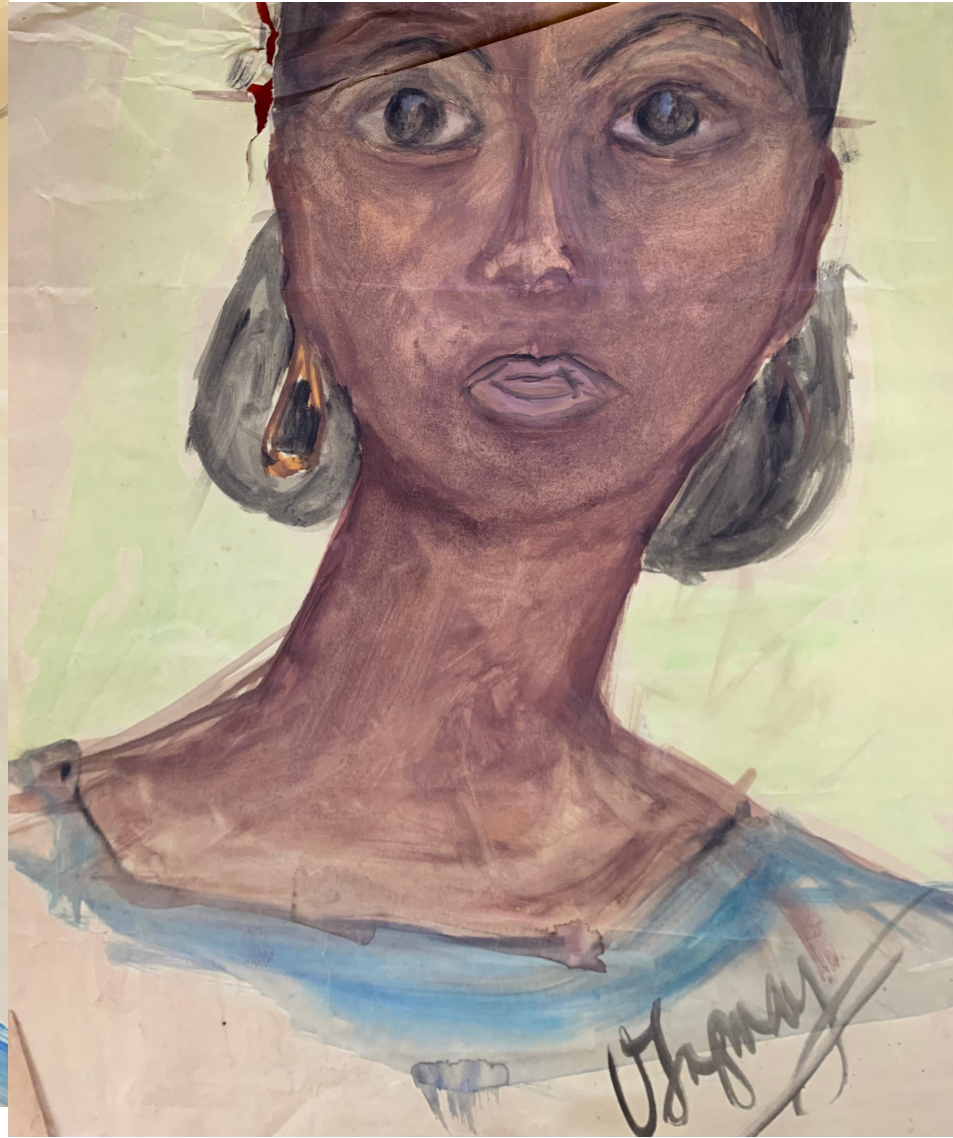

CREATIVE DRIVER

# *Candy Lagmay Bandong*

Art retrospective 1971-1976

Jan 23, 24

Candy Lips

JAN 2